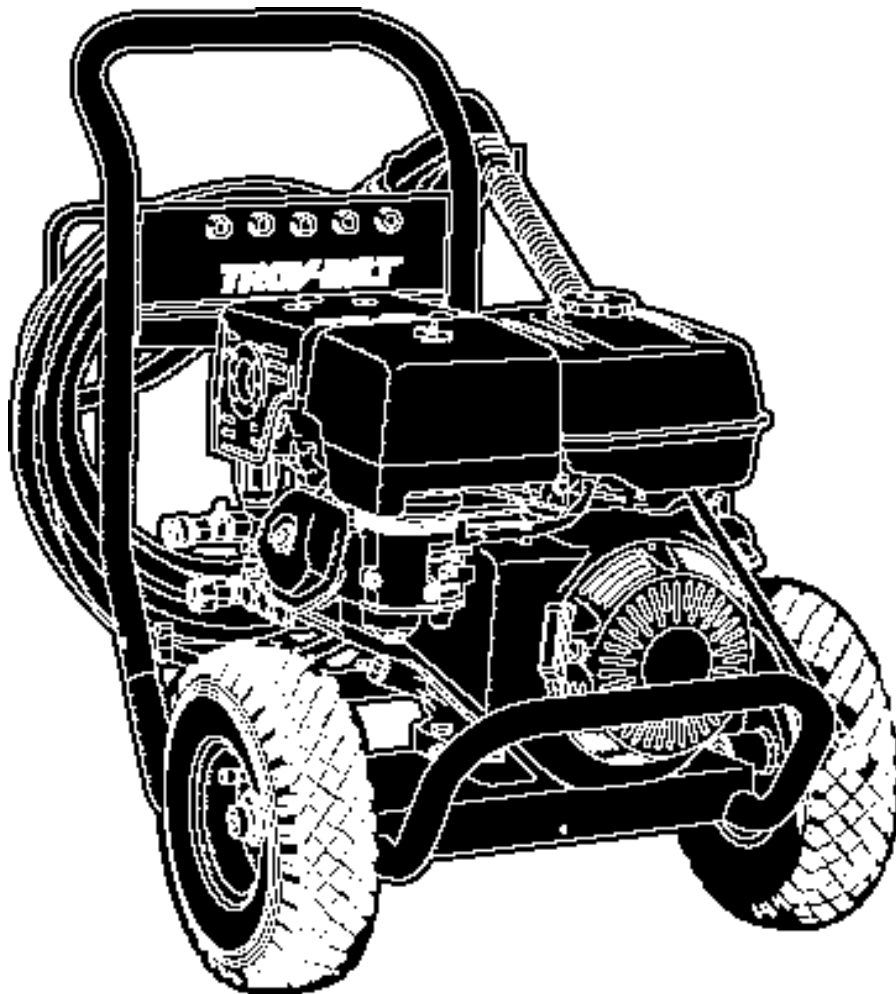

Illustrated Parts List

**Pressure Washer / Lavadora de Presión
Model / Modelo 020287**

Questions? Preguntas?

Helpline - 1-888-611-6708 M-F 8-5 CT

Troy-Bilt® is a registered trademark of MTD and is used under license to Briggs & Stratton Power Products.

EXPLODED VIEW AND PARTS LIST — MAIN UNIT

Item	Part #	Description
1	B194424GS	BASE, w/Mounts
2	B196133GS	HANDLE
3	B4805GS	HOSE
4	195294GS	KIT, Engine Mounting Hardware
5	192132GS	KIT, Pump Mounting Hardware
6	194411GS	KIT, Wheel
	191265GS	E-Ring
7	193814GS	EXTENSION
8	196233GS	KIT, Spray Tips
	195983AGS	Nozzle, QC, Red
	195983BGS	Nozzle, QC, Yellow
	195983CGS	Nozzle, QC, Green
	195983DGS	Nozzle, QC, White
	195851ZZGS	Nozzle, QC, Black
9	B2203GS	KIT, Handle Fastening
10	199311GS	PUMP, Complete
11	63281GS	Key
12	95458GS	Quick Connect
13	199310GS	Kit, Connector Garden Hose